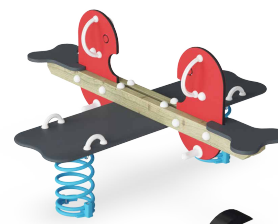

Stilts

NRO806

Triple Balance Beam

NRO804

Balance Posts with Rope

NRO821

5k Steel Package

List Price: £6,480

Spinner Bowl

ELE400024

Play Tower with Roof

KPL101212

Quartet Seesaw

M155

Crazy Hen

M101