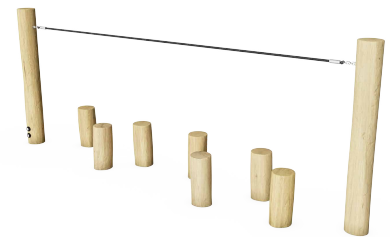

5k Timber Package

List Price: £7,060

Double Somersault

NRO808

Rope Bridge

NRO811

Crawling Pyramid

NRO825

Stilts

NRO806

Triple Balance Beam

NRO804

Balance Posts with Rope

NRO821

5k Steel Package

List Price: £6,480